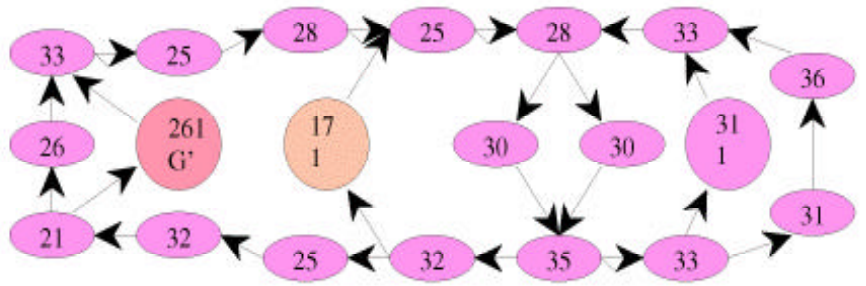

SvnDraw

A Portfolio of Period 2, $c/2$,

Space Ships of Width 7

and

Harold V.
McIntosh

INDEX

- The G, G', and I region.....	3
- The isolated components.....	4
- Bridges (at widths 5 and 6).....	5
- Some of the larger tiles.....	6
- Some paths through the diagram.....	7
- More paths through the diagram.....	8
- Still more paths through the diagram.....	9
- Figures of cycle 2.....	10
- Figures of cycle 4.....	11
- Figures of cycle 6.....	12
- Figures with basic cycle 15.....	13
- Avatars of width 4.....	14
- The I' region.....	15
- The J region.....	16
- The K' region.....	17
- An early version of the de Bruijn diagram.....	18
- An improved version of the de Bruijn diagram.....	19
- A doubled version of the diagram	20
- The diagram with bilateral symmetry according to avatars.....	21
- Bruijn diagram.....	22

Traces - the number of loops for varying lengths

Cycles - the shortest cycle for each node

Summary - an overview of widths less than 7

Life (-1,0,2) de Bruijn diagram, width 7

a7.draw

February 2, 1994

Life (-1,0,2) de Bruijn diagram, width 7

Life (-1,0,2) de Bruijn diagram, width 7

Bridges

c7.draw

February 3, 1994

Life (-1,0,2) de Bruijn diagram, width 7

g7.dra

November 28,

Life (-1,0,2) de Bruijn diagram, width 7