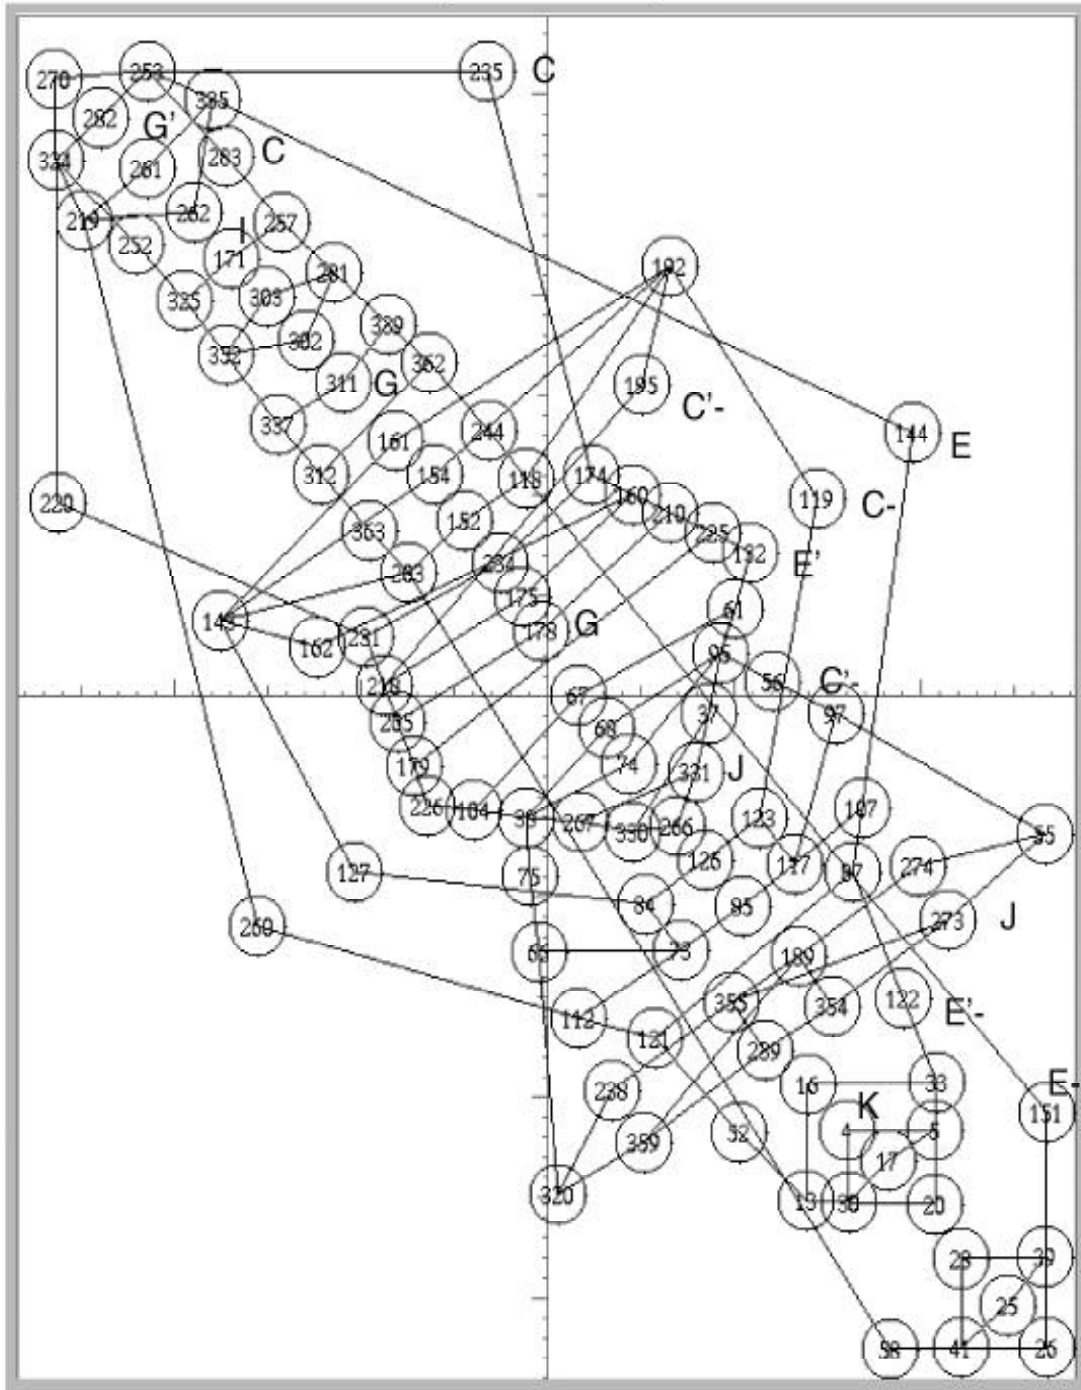

SvnDraw

A Portfolio of Period 2, $c/2$,

Space Ships of Width 7

and

Harold V.
McIntosh

INDEX

- The G, G', and I region.....	3
- The isolated components.....	4
- Bridges (at widths 5 and 6).....	5
- Some of the larger tiles.....	6
- Some paths through the diagram.....	7
- More paths through the diagram.....	8
- Still more paths through the diagram.....	9
- Figures of cycle 2.....	10
- Figures of cycle 4.....	11
- Figures of cycle 6.....	12
- Figures with basic cycle 15.....	13
- Avatars of width 4.....	14
- The I' region.....	15
- The J region.....	16
- The K' region.....	17
- An early version of the de Bruijn diagram.....	18
- An improved version of the de Bruijn diagram.....	19
- A doubled version of the diagram	20
- The diagram with bilateral symmetry according to avatars.....	21
- Bruijn diagram.....	22

Traces - the number of loops for varying lengths

Cycles - the shortest cycle for each node

Summary - an overview of widths less than 7

Life (-1,0,2) de Bruijn diagram, width 7

a7.draw

February 2, 1994

Life (-1,0,2) de Bruijn diagram, width 7

h7.dra

December 5, 1993

Life (-1,0,2) de Bruijn diagram, width 7

i7.dra

December 6, 1993

Life (-1,0,2) de Bruijn diagram, width 7

j7.dra

December 14,

o7.draw

January 13, 1994

Life (-1,0,2) de Bruijn diagram, width 7

Life (-1,0,2) de Bruijn diagram, width 7

February 2, 1994

Life (-1,0,2) de Bruijn diagram, width 7

Life (-1,0,2) de Bruijn diagram (width 7)