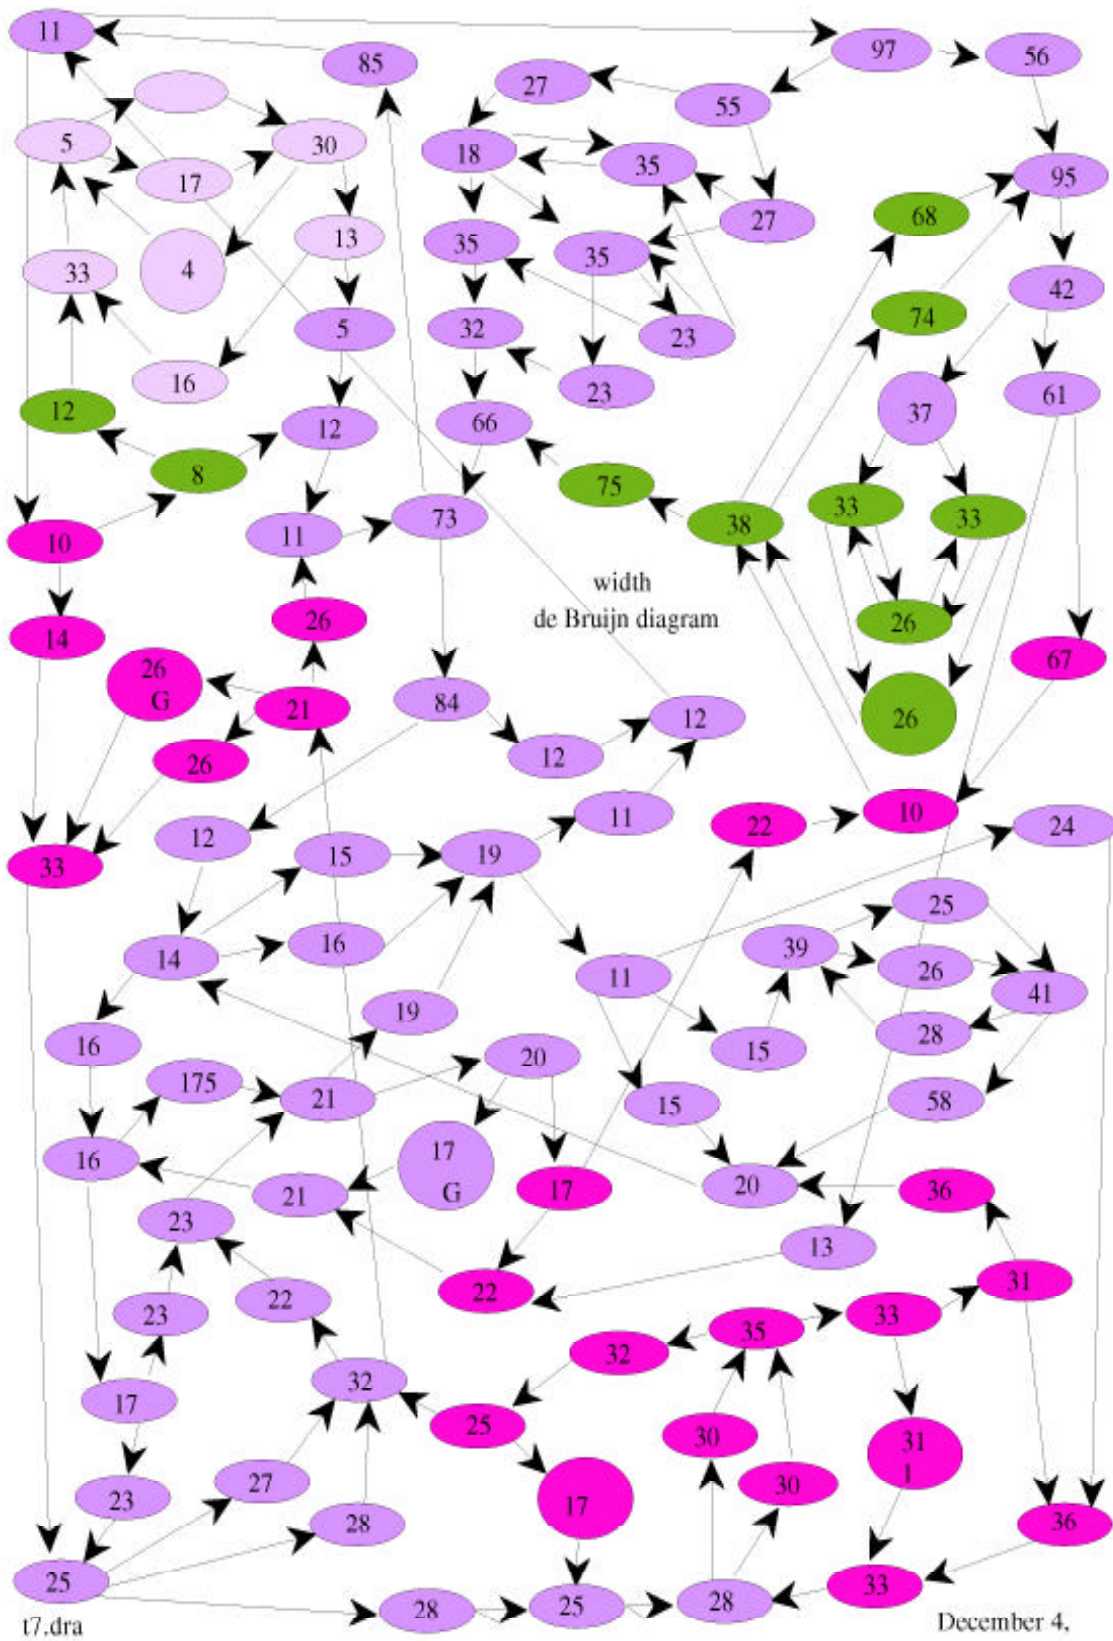

SvnDraw

A Portfolio of Period 2, $c/2$,

Space Ships of Width 7

and

Harold V.
McIntosh

INDEX

- The G, G', and I region.....	3
- The isolated components.....	4
- Bridges (at widths 5 and 6).....	5
- Some of the larger tiles.....	6
- Some paths through the diagram.....	7
- More paths through the diagram.....	8
- Still more paths through the diagram.....	9
- Figures of cycle 2.....	10
- Figures of cycle 4.....	11
- Figures of cycle 6.....	12
- Figures with basic cycle 15.....	13
- Avatars of width 4.....	14
- The I' region.....	15
- The J region.....	16
- The K' region.....	17
- An early version of the de Bruijn diagram.....	18
- An improved version of the de Bruijn diagram.....	19
- A doubled version of the diagram	20
- The diagram with bilateral symmetry according to avatars.....	21
- Bruijn diagram.....	22

Traces - the number of loops for varying lengths

Cycles - the shortest cycle for each node

Summary - an overview of widths less than 7

Life (-1,0,2) de Bruijn diagram, width 7

a7.draw

February 2, 1994

Life (-1,0,2) de Bruijn diagram, width 7

figures of cycle

m7.draw

December 26,

Life (-1,0,2) de Bruijn diagram, width 7

figures with basic cycle 15

n7.draw

December 28,

Life (-1,0,2) de Bruijn diagram, width 7

o7.draw

January 13, 1994

Life (-1,0,2) de Bruijn diagram, width 7

Life (-1,0,2) de Bruijn diagram, width 7

February 2, 1994

Life (-1,0,2) de Bruijn diagram, width 7

Life (-1,0,2) de Bruijn diagram (width 7)