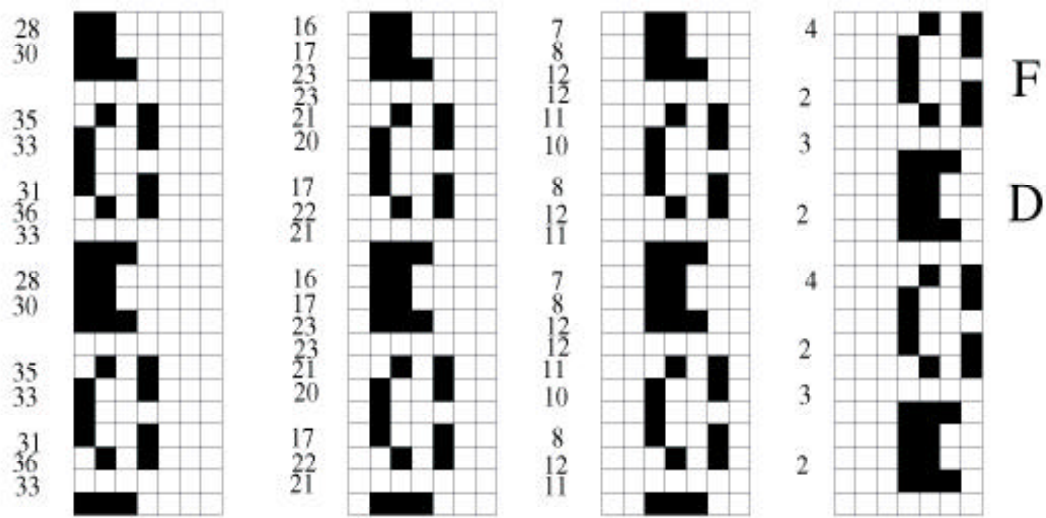

SvnDraw

A Portfolio of Period 2, $c/2$,

Space Ships of Width 7

and

Harold V.
McIntosh

INDEX

- The G, G', and I region.....	3
- The isolated components.....	4
- Bridges (at widths 5 and 6).....	5
- Some of the larger tiles.....	6
- Some paths through the diagram.....	7
- More paths through the diagram.....	8
- Still more paths through the diagram.....	9
- Figures of cycle 2.....	10
- Figures of cycle 4.....	11
- Figures of cycle 6.....	12
- Figures with basic cycle 15.....	13
- Avatars of width 4.....	14
- The I' region.....	15
- The J region.....	16
- The K' region.....	17
- An early version of the de Bruijn diagram.....	18
- An improved version of the de Bruijn diagram.....	19
- A doubled version of the diagram	20
- The diagram with bilateral symmetry according to avatars.....	21
- Bruijn diagram.....	22

figures of cycle

m7.draw

December 26,

Life (-1,0,2) de Bruijn diagram, width 7

figures with basic cycle 15

n7.draw

December 28,

Life (-1,0,2) de Bruijn diagram, width 7

o7.draw

January 13, 1994

Life (-1,0,2) de Bruijn diagram, width 7

Life (-1,0,2) de Bruijn diagram, width 7

February 2, 1994

Life (-1,0,2) de Bruijn diagram, width 7

Life (-1,0,2) de Bruijn diagram (width 7)