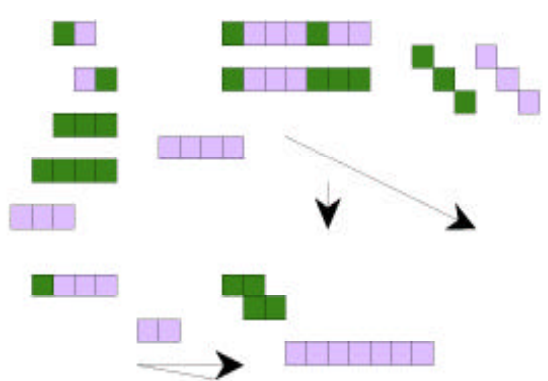

SvnDraw

A Portfolio of Period 2, $c/2$,

Space Ships of Width 7

and

Harold V.
McIntosh

INDEX

- The G, G', and I region.....	3
- The isolated components.....	4
- Bridges (at widths 5 and 6).....	5
- Some of the larger tiles.....	6
- Some paths through the diagram.....	7
- More paths through the diagram.....	8
- Still more paths through the diagram.....	9
- Figures of cycle 2.....	10
- Figures of cycle 4.....	11
- Figures of cycle 6.....	12
- Figures with basic cycle 15.....	13
- Avatars of width 4.....	14
- The I' region.....	15
- The J region.....	16
- The K' region.....	17
- An early version of the de Bruijn diagram.....	18
- An improved version of the de Bruijn diagram.....	19
- A doubled version of the diagram	20
- The diagram with bilateral symmetry according to avatars.....	21
- Bruijn diagram.....	22

Traces - the number of loops for varying lengths

Cycles - the shortest cycle for each node

Summary - an overview of widths less than 7

Life (-1,0,2) de Bruijn diagram, width 7

a7.draw

February 2, 1994

Life (-1,0,2) de Bruijn diagram, width 7

Life (-1,0,2) de Bruijn diagram, width 7

Bridges

c7.draw

February 3, 1994

Life (-1,0,2) de Bruijn diagram, width 7

g7.dra

November 28,

Life (-1,0,2) de Bruijn diagram, width 7