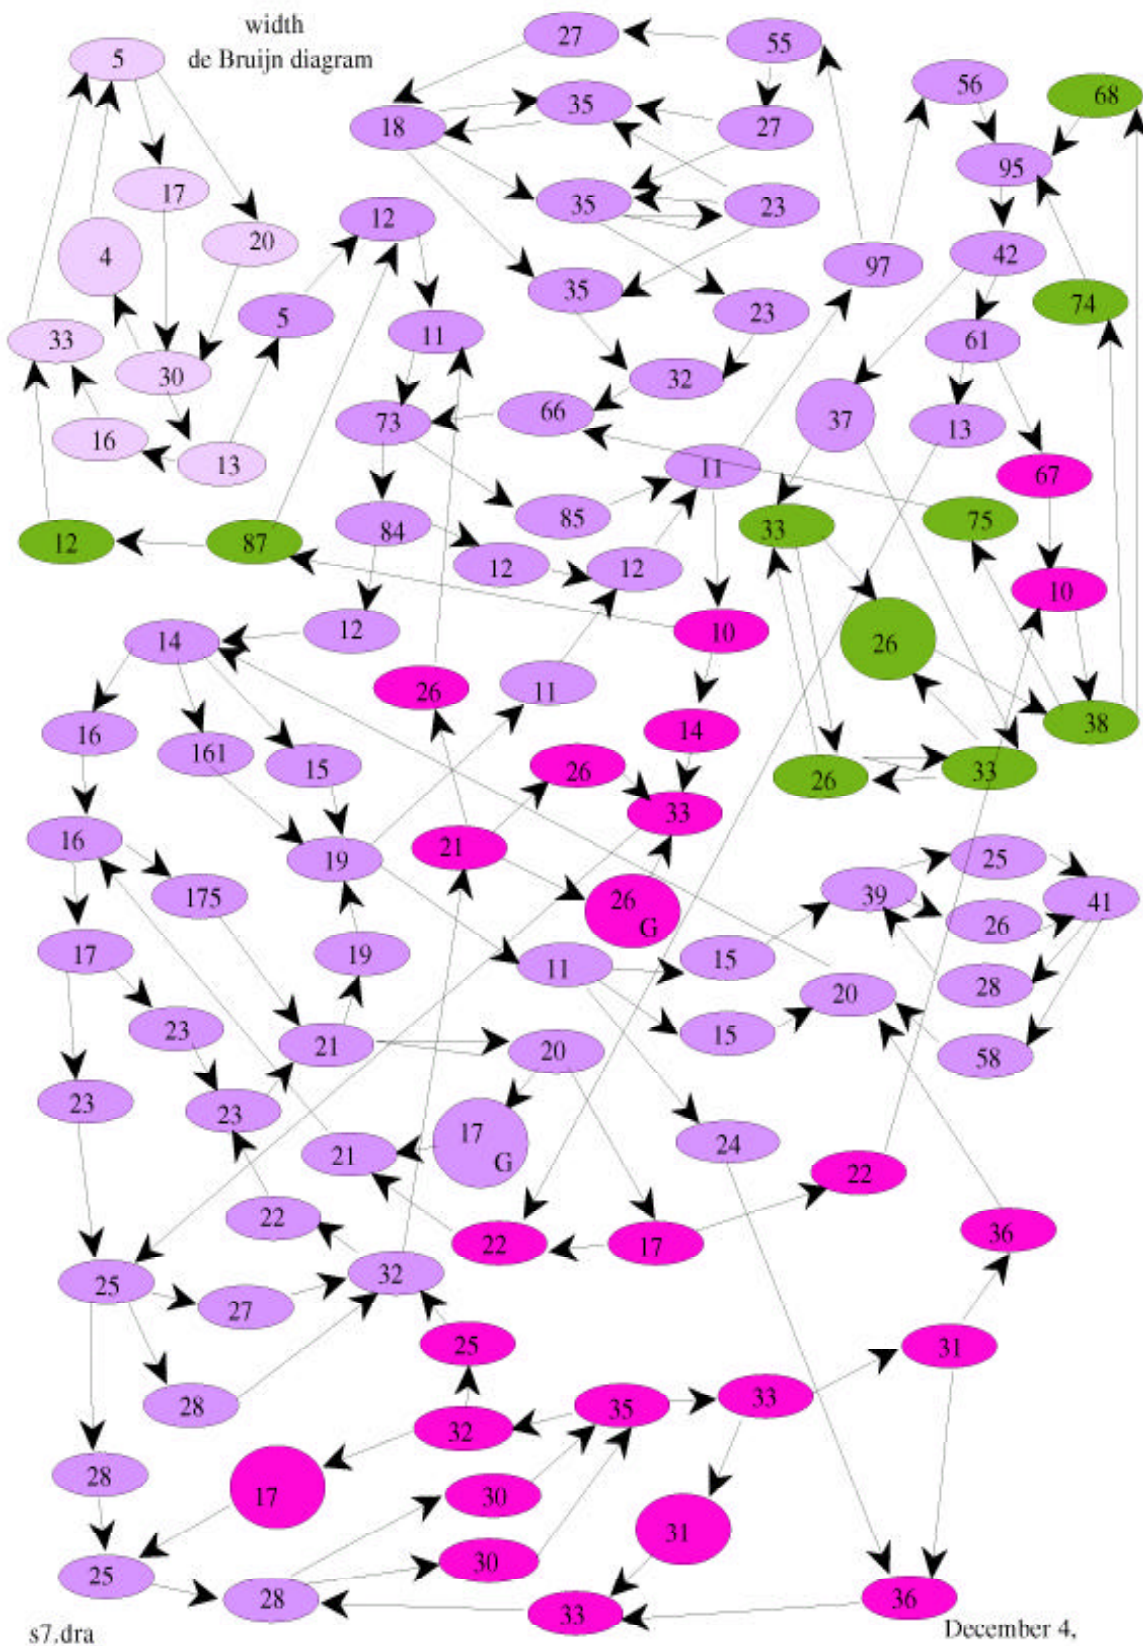

SvnDraw

A Portfolio of Period 2, $c/2$,

Space Ships of Width 7

and

Harold V.
McIntosh

INDEX

- The G, G', and I region.....	3
- The isolated components.....	4
- Bridges (at widths 5 and 6).....	5
- Some of the larger tiles.....	6
- Some paths through the diagram.....	7
- More paths through the diagram.....	8
- Still more paths through the diagram.....	9
- Figures of cycle 2.....	10
- Figures of cycle 4.....	11
- Figures of cycle 6.....	12
- Figures with basic cycle 15.....	13
- Avatars of width 4.....	14
- The I' region.....	15
- The J region.....	16
- The K' region.....	17
- An early version of the de Bruijn diagram.....	18
- An improved version of the de Bruijn diagram.....	19
- A doubled version of the diagram	20
- The diagram with bilateral symmetry according to avatars.....	21
- Bruijn diagram.....	22

Traces - the number of loops for varying lengths

Cycles - the shortest cycle for each node

Summary - an overview of widths less than 7

Life (-1,0,2) de Bruijn diagram, width 7

a7.draw

February 2, 1994

Life (-1,0,2) de Bruijn diagram, width 7

figures of cycle

m7.draw

December 26,

Life (-1,0,2) de Bruijn diagram, width 7

figures with basic cycle 15

n7.draw

December 28,

Life (-1,0,2) de Bruijn diagram, width 7

o7.draw

January 13, 1994

Life (-1,0,2) de Bruijn diagram, width 7

Life (-1,0,2) de Bruijn diagram, width 7

February 2, 1994

Life (-1,0,2) de Bruijn diagram, width 7

Life (-1,0,2) de Bruijn diagram (width 7)