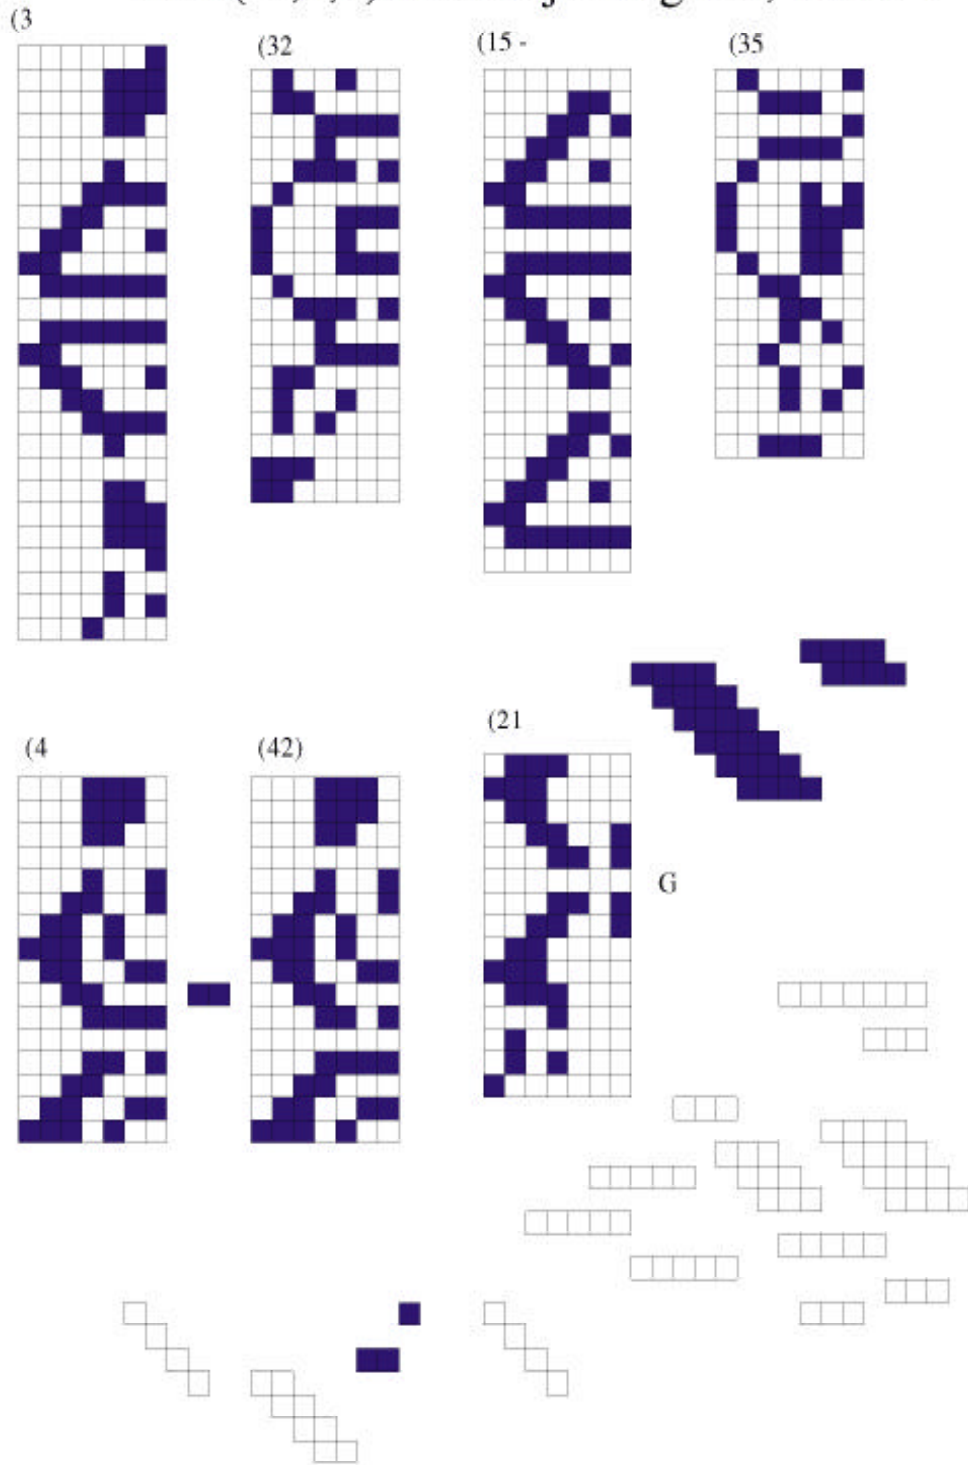

SvnDraw

A Portfolio of Period 2, $c/2$,

Space Ships of Width 7

and

Harold V.
McIntosh

INDEX

- The G, G', and I region.....	3
- The isolated components.....	4
- Bridges (at widths 5 and 6).....	5
- Some of the larger tiles.....	6
- Some paths through the diagram.....	7
- More paths through the diagram.....	8
- Still more paths through the diagram.....	9
- Figures of cycle 2.....	10
- Figures of cycle 4.....	11
- Figures of cycle 6.....	12
- Figures with basic cycle 15.....	13
- Avatars of width 4.....	14
- The I' region.....	15
- The J region.....	16
- The K' region.....	17
- An early version of the de Bruijn diagram.....	18
- An improved version of the de Bruijn diagram.....	19
- A doubled version of the diagram	20
- The diagram with bilateral symmetry according to avatars.....	21
- Bruijn diagram.....	22

Traces - the number of loops for varying lengths

Cycles - the shortest cycle for each node

Summary - an overview of widths less than 7

Life (-1,0,2) de Bruijn diagram, width 7

a7.draw

February 2, 1994

Life (-1,0,2) de Bruijn diagram, width 7

Life (-1,0,2) de Bruijn diagram, width 7

Bridges

c7.draw

February 3, 1994

Life (-1,0,2) de Bruijn diagram, width 7

g7.dra

November 28,

Life (-1,0,2) de Bruijn diagram, width 7

h7.dra

December 5, 1993

Life (-1,0,2) de Bruijn diagram, width 7

i7.dra

December 6, 1993

Life (-1,0,2) de Bruijn diagram, width 7

j7.dra

December 14,