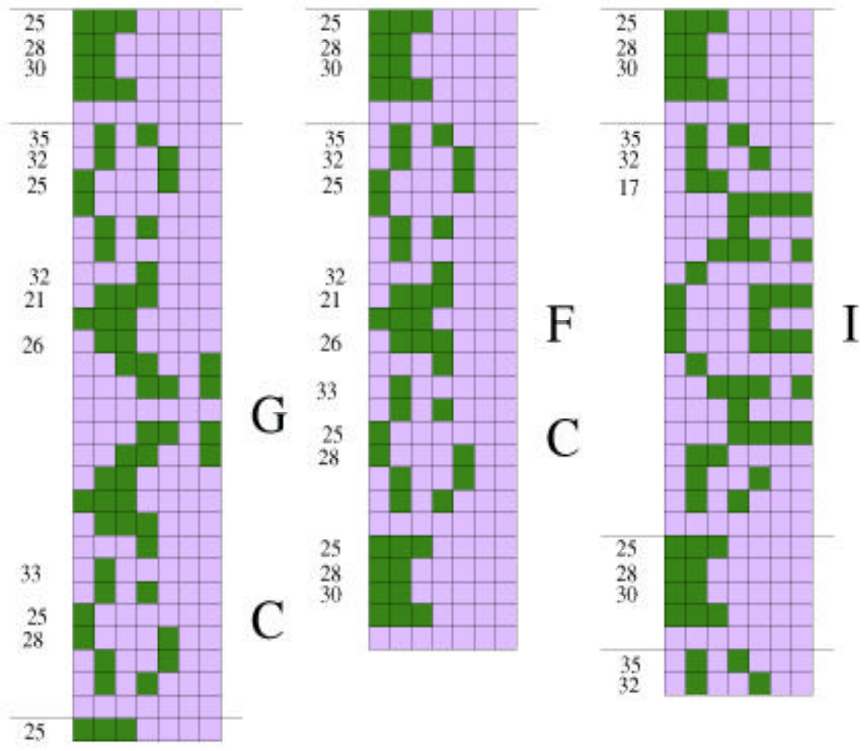

SvnDraw

A Portfolio of Period 2, $c/2$,

Space Ships of Width 7

and

Harold V.
McIntosh

INDEX

- The G, G', and I region.....	3
- The isolated components.....	4
- Bridges (at widths 5 and 6).....	5
- Some of the larger tiles.....	6
- Some paths through the diagram.....	7
- More paths through the diagram.....	8
- Still more paths through the diagram.....	9
- Figures of cycle 2.....	10
- Figures of cycle 4.....	11
- Figures of cycle 6.....	12
- Figures with basic cycle 15.....	13
- Avatars of width 4.....	14
- The I' region.....	15
- The J region.....	16
- The K' region.....	17
- An early version of the de Bruijn diagram.....	18
- An improved version of the de Bruijn diagram.....	19
- A doubled version of the diagram	20
- The diagram with bilateral symmetry according to avatars.....	21
- Bruijn diagram.....	22

Traces - the number of loops for varying lengths

Cycles - the shortest cycle for each node

Summary - an overview of widths less than 7

Life (-1,0,2) de Bruijn diagram, width 7

a7.draw

February 2, 1994

Life (-1,0,2) de Bruijn diagram, width 7

Life (-1,0,2) de Bruijn diagram, width 7

Bridges

c7.draw

February 3, 1994

Life (-1,0,2) de Bruijn diagram, width 7

g7.dra

November 28,

Life (-1,0,2) de Bruijn diagram, width 7