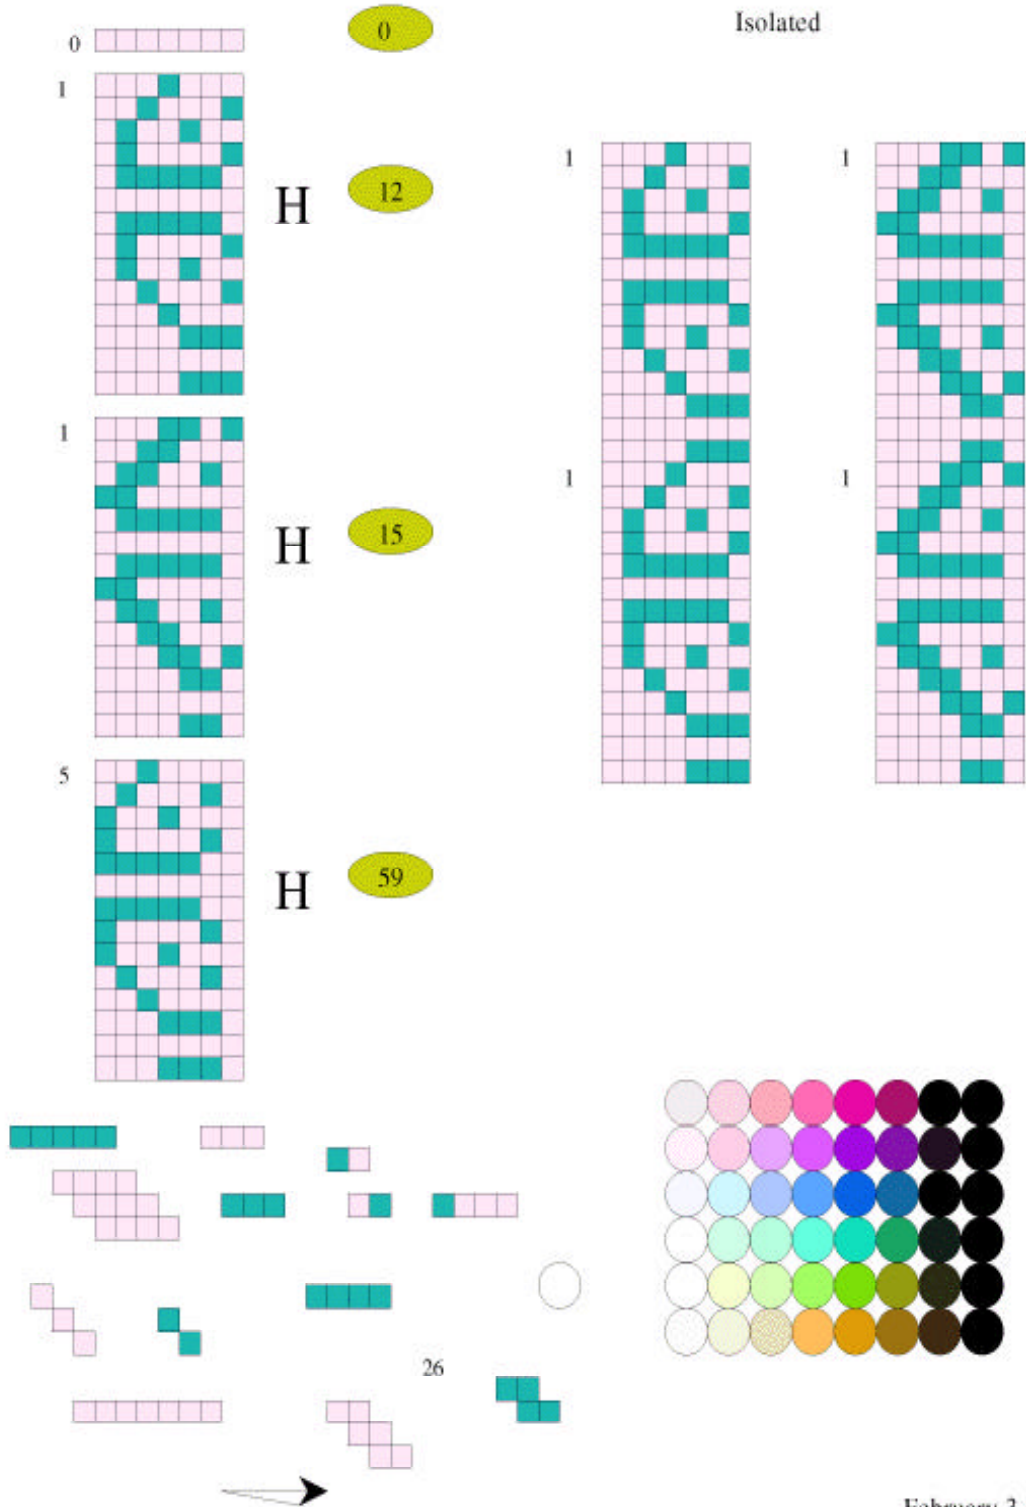

SvnDraw

A Portfolio of Period 2, $c/2$,

Space Ships of Width 7

and

Harold V.
McIntosh

INDEX

- The G, G', and I region.....	3
- The isolated components.....	4
- Bridges (at widths 5 and 6).....	5
- Some of the larger tiles.....	6
- Some paths through the diagram.....	7
- More paths through the diagram.....	8
- Still more paths through the diagram.....	9
- Figures of cycle 2.....	10
- Figures of cycle 4.....	11
- Figures of cycle 6.....	12
- Figures with basic cycle 15.....	13
- Avatars of width 4.....	14
- The I' region.....	15
- The J region.....	16
- The K' region.....	17
- An early version of the de Bruijn diagram.....	18
- An improved version of the de Bruijn diagram.....	19
- A doubled version of the diagram	20
- The diagram with bilateral symmetry according to avatars.....	21
- Bruijn diagram.....	22

Traces - the number of loops for varying lengths

Cycles - the shortest cycle for each node

Summary - an overview of widths less than 7

Life (-1,0,2) de Bruijn diagram, width 7

a7.draw

February 2, 1994

Life (-1,0,2) de Bruijn diagram, width 7

Life (-1,0,2) de Bruijn diagram, width 7

Bridges

c7.draw

February 3, 1994

Life (-1,0,2) de Bruijn diagram, width 7

g7.dra

November 28,

Life (-1,0,2) de Bruijn diagram, width 7

h7.dra

December 5, 1993

Life (-1,0,2) de Bruijn diagram, width 7

i7.dra

December 6, 1993

Life (-1,0,2) de Bruijn diagram, width 7

j7.dra

December 14,