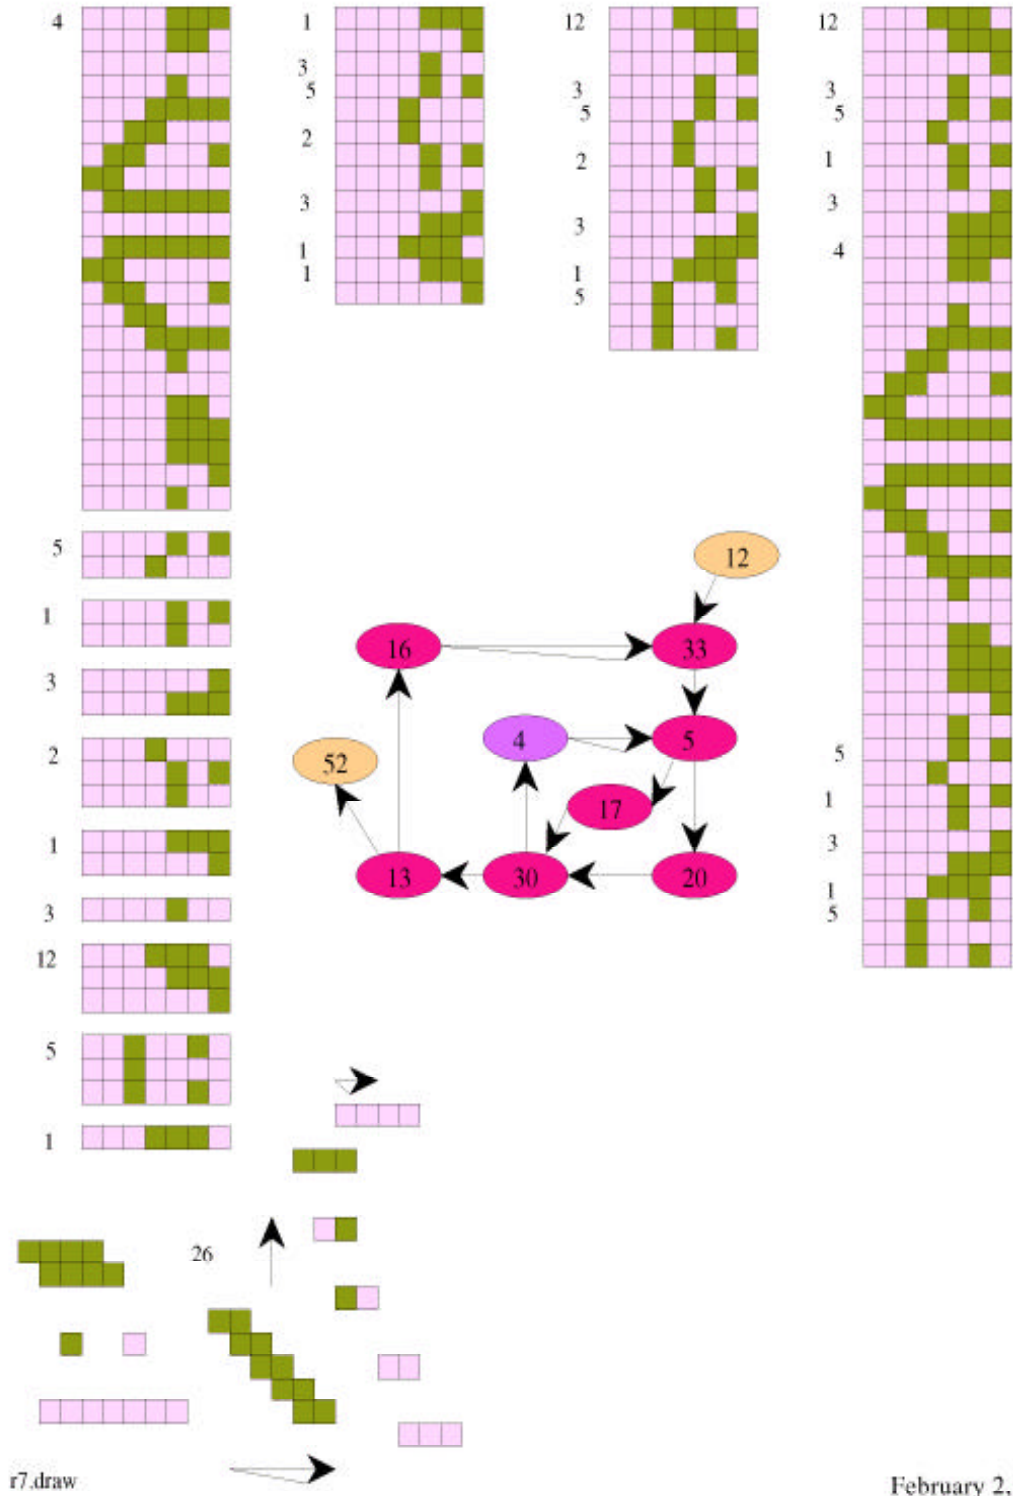

SvnDraw

A Portfolio of Period 2, $c/2$,

Space Ships of Width 7

and

Harold V.
McIntosh

INDEX

- The G, G', and I region.....	3
- The isolated components.....	4
- Bridges (at widths 5 and 6).....	5
- Some of the larger tiles.....	6
- Some paths through the diagram.....	7
- More paths through the diagram.....	8
- Still more paths through the diagram.....	9
- Figures of cycle 2.....	10
- Figures of cycle 4.....	11
- Figures of cycle 6.....	12
- Figures with basic cycle 15.....	13
- Avatars of width 4.....	14
- The I' region.....	15
- The J region.....	16
- The K' region.....	17
- An early version of the de Bruijn diagram.....	18
- An improved version of the de Bruijn diagram.....	19
- A doubled version of the diagram	20
- The diagram with bilateral symmetry according to avatars.....	21
- Bruijn diagram.....	22

Traces - the number of loops for varying lengths

Cycles - the shortest cycle for each node

Summary - an overview of widths less than 7

Life (-1,0,2) de Bruijn diagram, width 7

a7.draw

February 2, 1994

Life (-1,0,2) de Bruijn diagram, width 7

figures of cycle

m7.draw

December 26,

Life (-1,0,2) de Bruijn diagram, width 7

figures with basic cycle 15

n7.draw

December 28,

Life (-1,0,2) de Bruijn diagram, width 7

o7.draw

January 13, 1994

Life (-1,0,2) de Bruijn diagram, width 7

Life (-1,0,2) de Bruijn diagram, width 7

February 2, 1994

Life (-1,0,2) de Bruijn diagram, width 7

Life (-1,0,2) de Bruijn diagram (width 7)