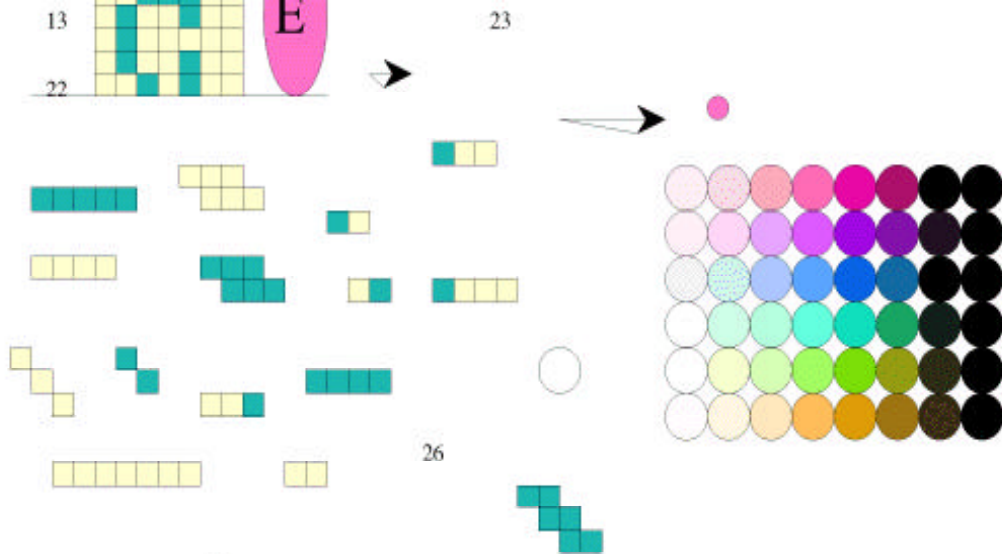

SvnDraw

A Portfolio of Period 2, $c/2$,

Space Ships of Width 7

and

Harold V.
McIntosh

INDEX

- The G, G', and I region.....	3
- The isolated components.....	4
- Bridges (at widths 5 and 6).....	5
- Some of the larger tiles.....	6
- Some paths through the diagram.....	7
- More paths through the diagram.....	8
- Still more paths through the diagram.....	9
- Figures of cycle 2.....	10
- Figures of cycle 4.....	11
- Figures of cycle 6.....	12
- Figures with basic cycle 15.....	13
- Avatars of width 4.....	14
- The I' region.....	15
- The J region.....	16
- The K' region.....	17
- An early version of the de Bruijn diagram.....	18
- An improved version of the de Bruijn diagram.....	19
- A doubled version of the diagram	20
- The diagram with bilateral symmetry according to avatars.....	21
- Bruijn diagram.....	22

Traces - the number of loops for varying lengths

Cycles - the shortest cycle for each node

Summary - an overview of widths less than 7

Life (-1,0,2) de Bruijn diagram, width 7

a7.draw

February 2, 1994

Life (-1,0,2) de Bruijn diagram, width 7

Life (-1,0,2) de Bruijn diagram, width 7

Bridges

c7.draw

February 3, 1994

Life (-1,0,2) de Bruijn diagram, width 7

g7.dra

November 28,

Life (-1,0,2) de Bruijn diagram, width 7