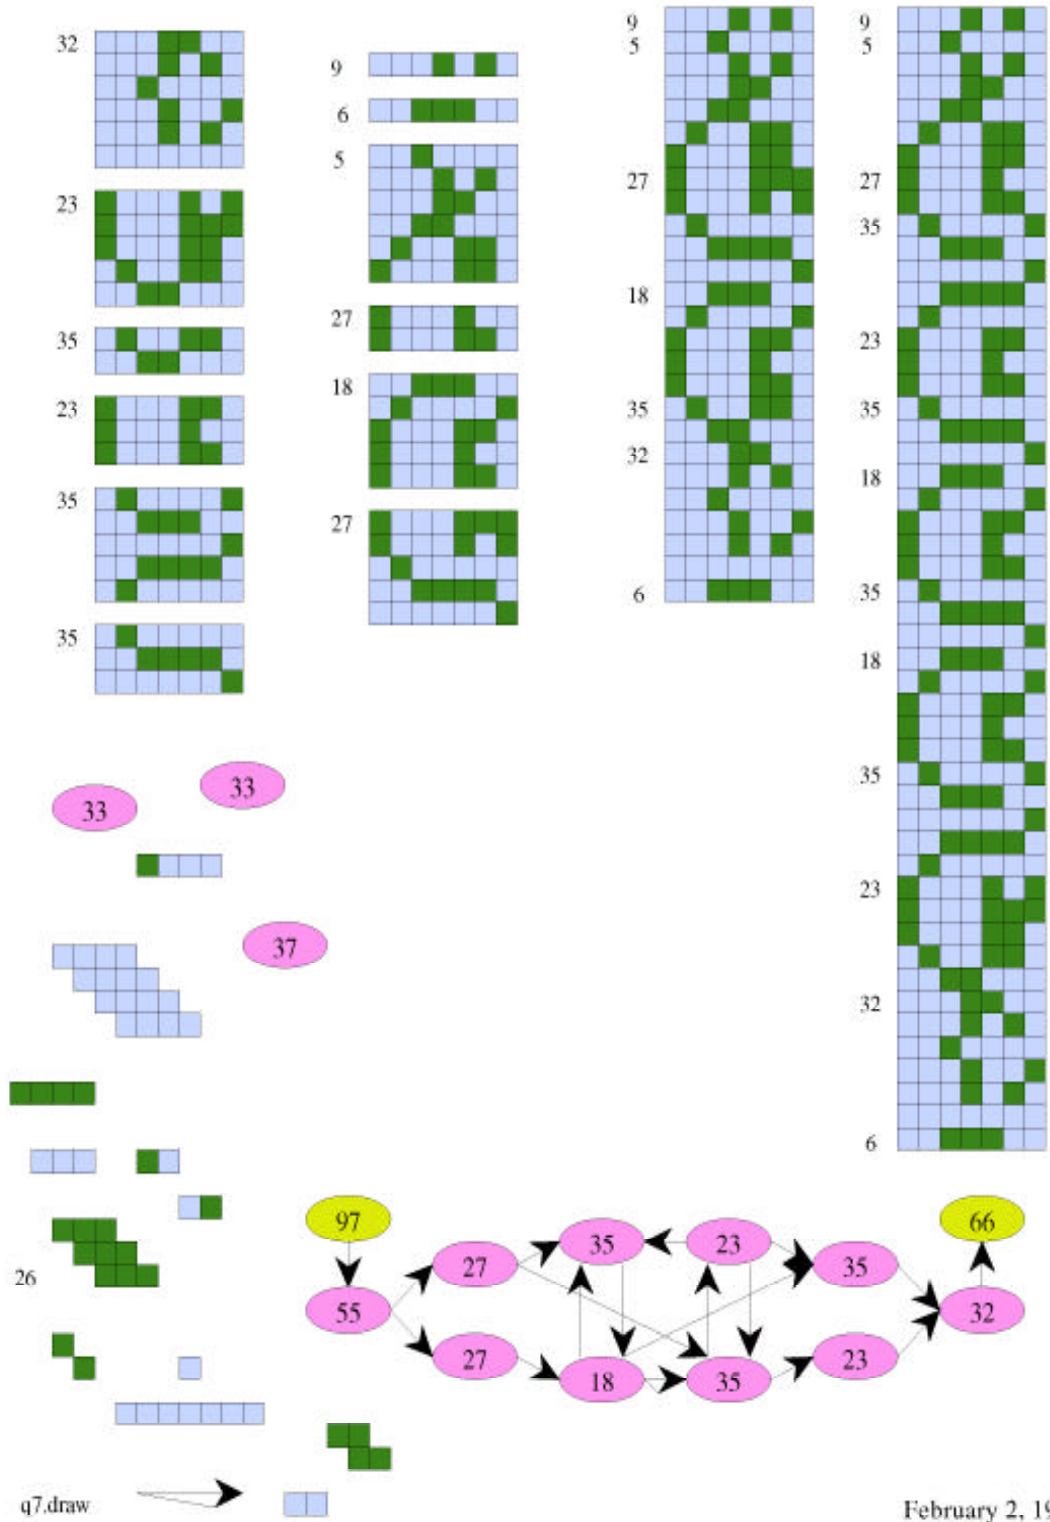

SvnDraw

A Portfolio of Period 2, $c/2$,

Space Ships of Width 7

and

Harold V.
McIntosh

INDEX

- The G, G', and I region.....	3
- The isolated components.....	4
- Bridges (at widths 5 and 6).....	5
- Some of the larger tiles.....	6
- Some paths through the diagram.....	7
- More paths through the diagram.....	8
- Still more paths through the diagram.....	9
- Figures of cycle 2.....	10
- Figures of cycle 4.....	11
- Figures of cycle 6.....	12
- Figures with basic cycle 15.....	13
- Avatars of width 4.....	14
- The I' region.....	15
- The J region.....	16
- The K' region.....	17
- An early version of the de Bruijn diagram.....	18
- An improved version of the de Bruijn diagram.....	19
- A doubled version of the diagram	20
- The diagram with bilateral symmetry according to avatars.....	21
- Bruijn diagram.....	22

Traces - the number of loops for varying lengths

Cycles - the shortest cycle for each node

Summary - an overview of widths less than 7

Life (-1,0,2) de Bruijn diagram, width 7

a7.draw

February 2, 1994

Life (-1,0,2) de Bruijn diagram, width 7

figures of cycle

m7.draw

December 26,

Life (-1,0,2) de Bruijn diagram, width 7

figures with basic cycle 15

n7.draw

December 28,

Life (-1,0,2) de Bruijn diagram, width 7

o7.draw

January 13, 1994

Life (-1,0,2) de Bruijn diagram, width 7

Life (-1,0,2) de Bruijn diagram, width 7

February 2, 1994

Life (-1,0,2) de Bruijn diagram, width 7

Life (-1,0,2) de Bruijn diagram (width 7)