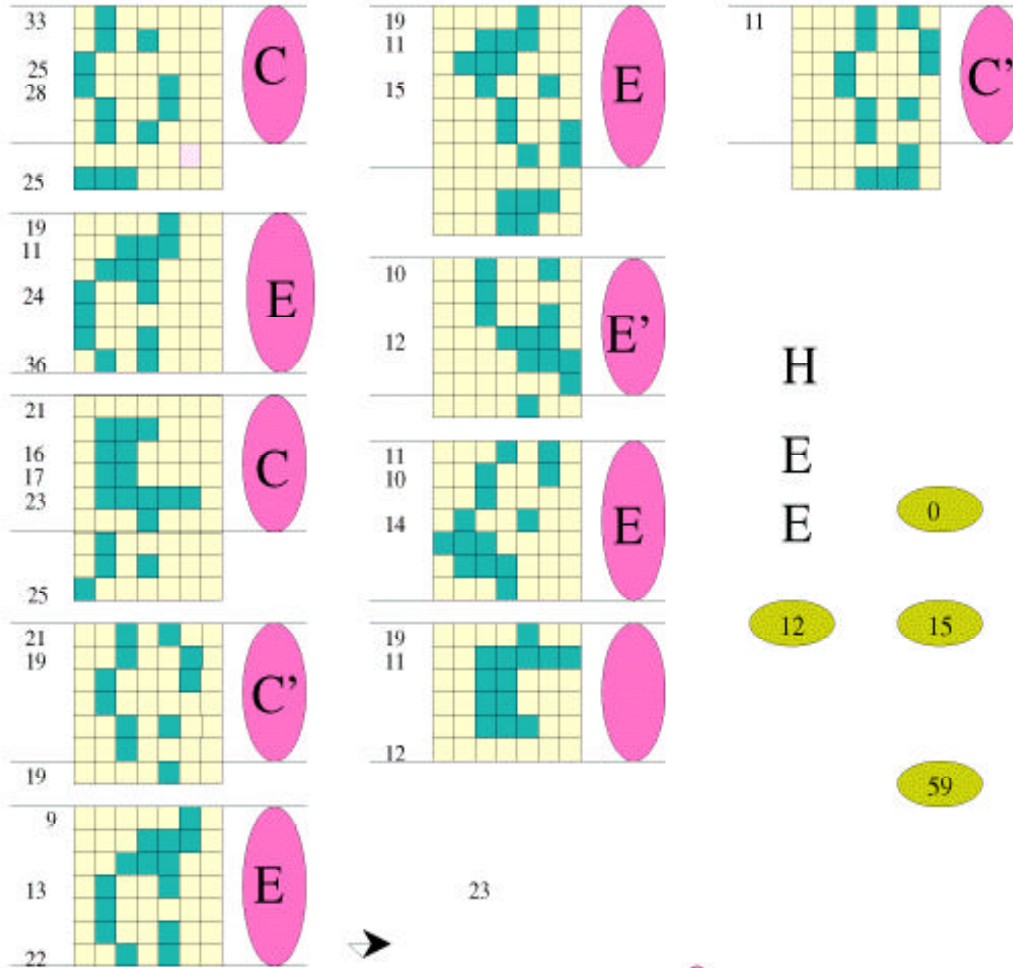

SvnDraw

A Portfolio of Period 2, $c/2$,

Space Ships of Width 7

and

Harold V.
McIntosh

INDEX

- The G, G', and I region.....	3
- The isolated components.....	4
- Bridges (at widths 5 and 6).....	5
- Some of the larger tiles.....	6
- Some paths through the diagram.....	7
- More paths through the diagram.....	8
- Still more paths through the diagram.....	9
- Figures of cycle 2.....	10
- Figures of cycle 4.....	11
- Figures of cycle 6.....	12
- Figures with basic cycle 15.....	13
- Avatars of width 4.....	14
- The I' region.....	15
- The J region.....	16
- The K' region.....	17
- An early version of the de Bruijn diagram.....	18
- An improved version of the de Bruijn diagram.....	19
- A doubled version of the diagram	20
- The diagram with bilateral symmetry according to avatars.....	21
- Bruijn diagram.....	22

Traces - the number of loops for varying lengths

Cycles - the shortest cycle for each node

Summary - an overview of widths less than 7

Life (-1,0,2) de Bruijn diagram, width 7

a7.draw

February 2, 1994

Life (-1,0,2) de Bruijn diagram, width 7

Life (-1,0,2) de Bruijn diagram, width 7

Bridges

c7.draw

February 3, 1994

Life (-1,0,2) de Bruijn diagram, width 7

g7.dra

November 28,

Life (-1,0,2) de Bruijn diagram, width 7

h7.dra

December 5, 1993

Life (-1,0,2) de Bruijn diagram, width 7

i7.dra

December 6, 1993

Life (-1,0,2) de Bruijn diagram, width 7

j7.dra

December 14,