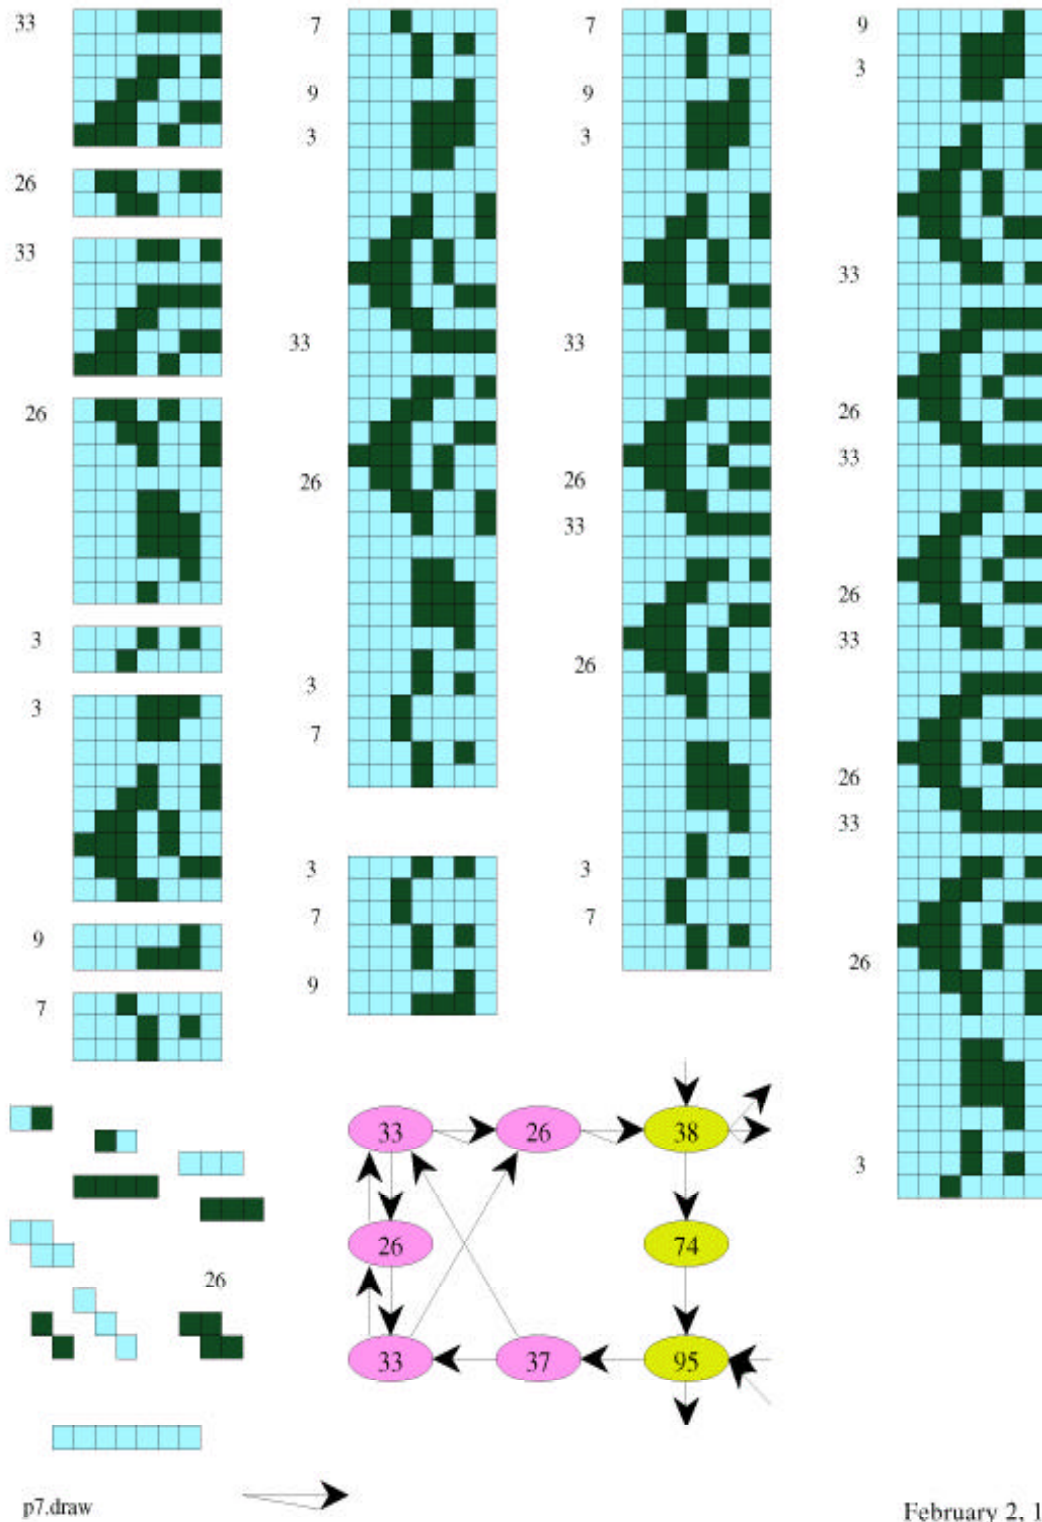

SvnDraw

A Portfolio of Period 2, $c/2$,

Space Ships of Width 7

and

Harold V.
McIntosh

INDEX

- The G, G', and I region.....	3
- The isolated components.....	4
- Bridges (at widths 5 and 6).....	5
- Some of the larger tiles.....	6
- Some paths through the diagram.....	7
- More paths through the diagram.....	8
- Still more paths through the diagram.....	9
- Figures of cycle 2.....	10
- Figures of cycle 4.....	11
- Figures of cycle 6.....	12
- Figures with basic cycle 15.....	13
- Avatars of width 4.....	14
- The I' region.....	15
- The J region.....	16
- The K' region.....	17
- An early version of the de Bruijn diagram.....	18
- An improved version of the de Bruijn diagram.....	19
- A doubled version of the diagram	20
- The diagram with bilateral symmetry according to avatars.....	21
- Bruijn diagram.....	22

Traces - the number of loops for varying lengths

Cycles - the shortest cycle for each node

Summary - an overview of widths less than 7

Life (-1,0,2) de Bruijn diagram, width 7

a7.draw

February 2, 1994

Life (-1,0,2) de Bruijn diagram, width 7

figures of cycle

m7.draw

December 26,

Life (-1,0,2) de Bruijn diagram, width 7

figures with basic cycle 15

n7.draw

December 28,

Life (-1,0,2) de Bruijn diagram, width 7

o7.draw

January 13, 1994

Life (-1,0,2) de Bruijn diagram, width 7

Life (-1,0,2) de Bruijn diagram, width 7

February 2, 1994

Life (-1,0,2) de Bruijn diagram, width 7

Life (-1,0,2) de Bruijn diagram (width 7)