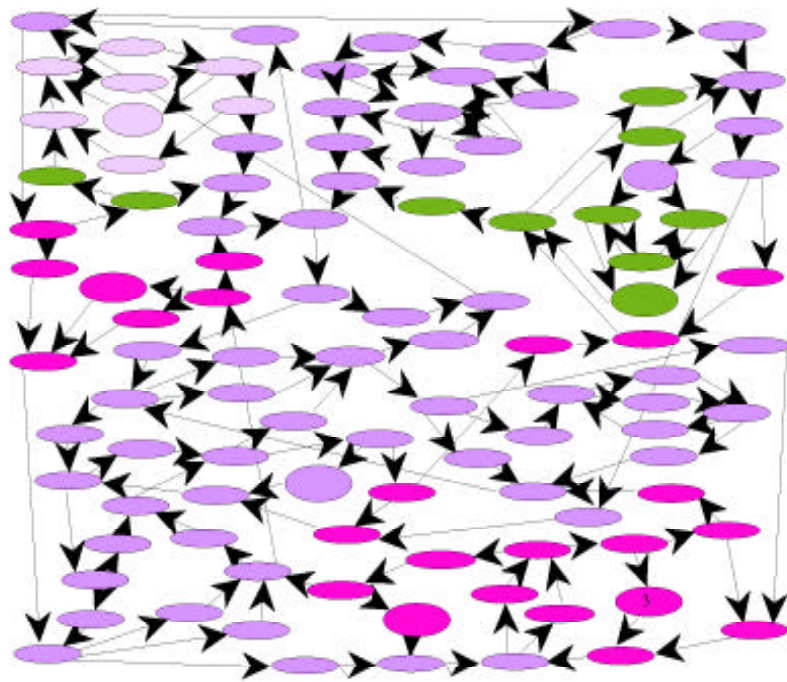

SvnDraw

A Portfolio of Period 2, $c/2$,

Space Ships of Width 7

and

Harold V.
McIntosh

INDEX

- The G, G', and I region.....	3
- The isolated components.....	4
- Bridges (at widths 5 and 6).....	5
- Some of the larger tiles.....	6
- Some paths through the diagram.....	7
- More paths through the diagram.....	8
- Still more paths through the diagram.....	9
- Figures of cycle 2.....	10
- Figures of cycle 4.....	11
- Figures of cycle 6.....	12
- Figures with basic cycle 15.....	13
- Avatars of width 4.....	14
- The I' region.....	15
- The J region.....	16
- The K' region.....	17
- An early version of the de Bruijn diagram.....	18
- An improved version of the de Bruijn diagram.....	19
- A doubled version of the diagram	20
- The diagram with bilateral symmetry according to avatars.....	21
- Bruijn diagram.....	22

o7.draw

January 13, 1994

Life (-1,0,2) de Bruijn diagram, width 7

Life (-1,0,2) de Bruijn diagram, width 7

February 2, 1994

Life (-1,0,2) de Bruijn diagram, width 7

Life (-1,0,2) de Bruijn diagram (width 7)