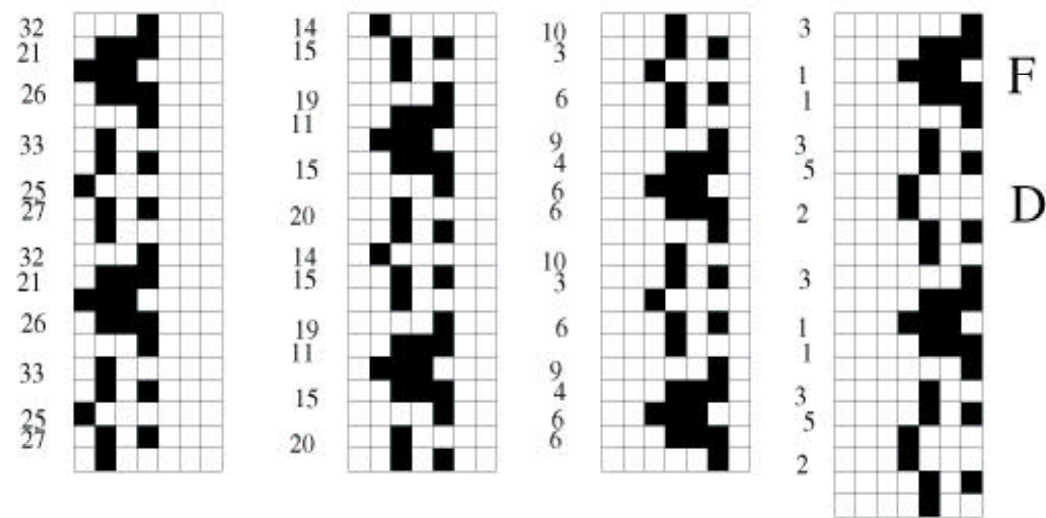

SvnDraw

A Portfolio of Period 2, $c/2$,

Space Ships of Width 7

and

Harold V.
McIntosh

INDEX

- The G, G', and I region.....	3
- The isolated components.....	4
- Bridges (at widths 5 and 6).....	5
- Some of the larger tiles.....	6
- Some paths through the diagram.....	7
- More paths through the diagram.....	8
- Still more paths through the diagram.....	9
- Figures of cycle 2.....	10
- Figures of cycle 4.....	11
- Figures of cycle 6.....	12
- Figures with basic cycle 15.....	13
- Avatars of width 4.....	14
- The I' region.....	15
- The J region.....	16
- The K' region.....	17
- An early version of the de Bruijn diagram.....	18
- An improved version of the de Bruijn diagram.....	19
- A doubled version of the diagram	20
- The diagram with bilateral symmetry according to avatars.....	21
- Bruijn diagram.....	22

figures of cycle

m7.draw

December 26,

Life (-1,0,2) de Bruijn diagram, width 7

figures with basic cycle 15

n7.draw

December 28,

Life (-1,0,2) de Bruijn diagram, width 7

o7.draw

January 13, 1994

Life (-1,0,2) de Bruijn diagram, width 7

Life (-1,0,2) de Bruijn diagram, width 7

February 2, 1994

Life (-1,0,2) de Bruijn diagram, width 7

Life (-1,0,2) de Bruijn diagram (width 7)