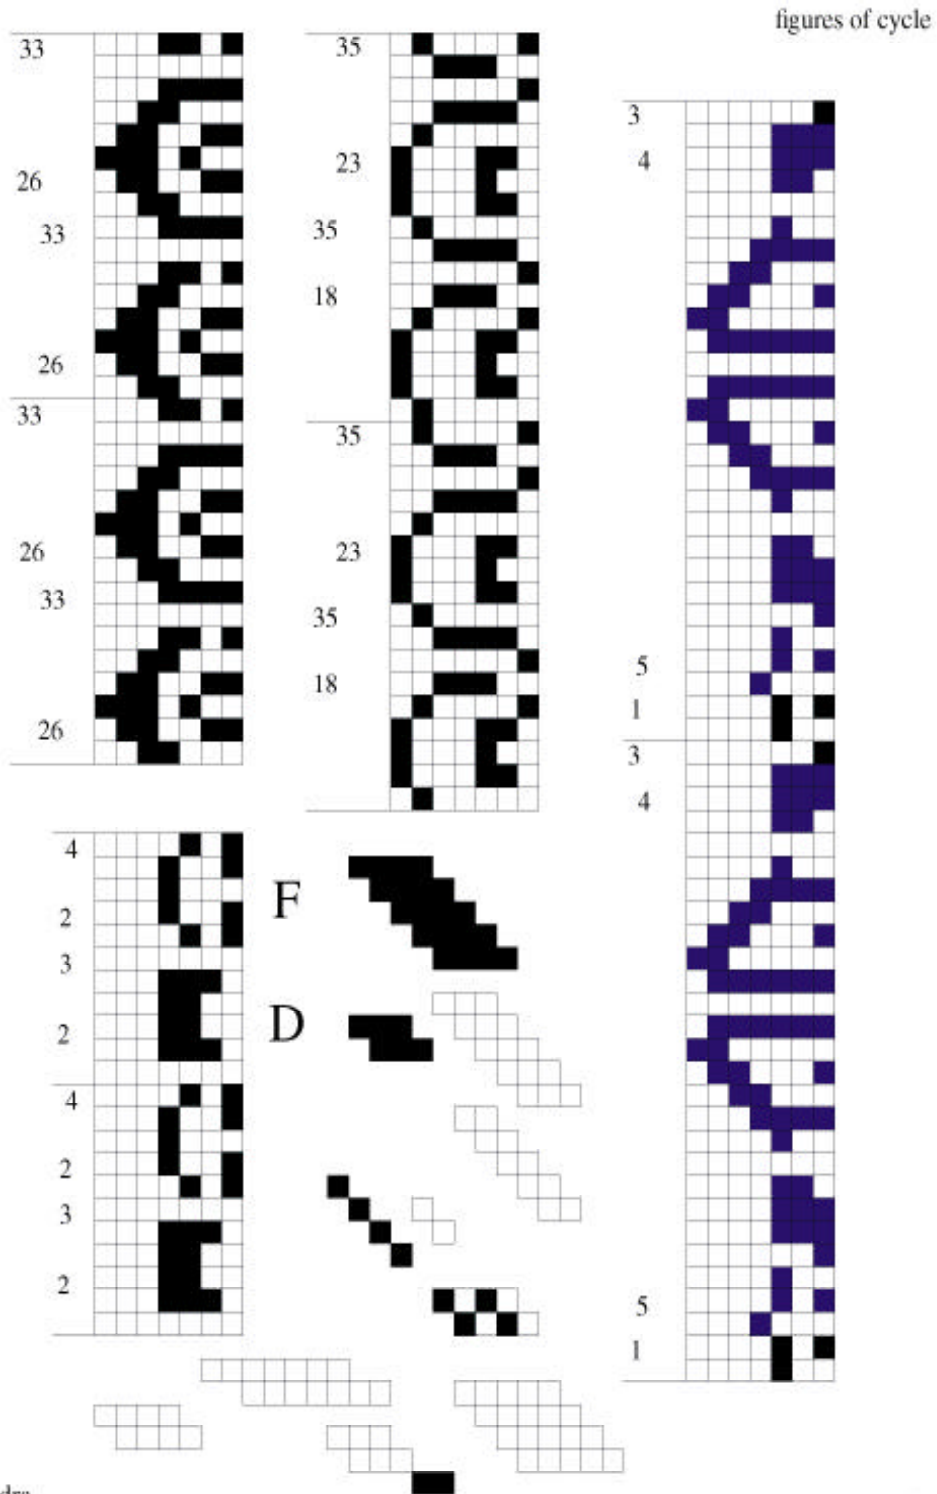

SvnDraw

A Portfolio of Period 2, $c/2$,

Space Ships of Width 7

and

Harold V.
McIntosh

INDEX

- The G, G', and I region.....	3
- The isolated components.....	4
- Bridges (at widths 5 and 6).....	5
- Some of the larger tiles.....	6
- Some paths through the diagram.....	7
- More paths through the diagram.....	8
- Still more paths through the diagram.....	9
- Figures of cycle 2.....	10
- Figures of cycle 4.....	11
- Figures of cycle 6.....	12
- Figures with basic cycle 15.....	13
- Avatars of width 4.....	14
- The I' region.....	15
- The J region.....	16
- The K' region.....	17
- An early version of the de Bruijn diagram.....	18
- An improved version of the de Bruijn diagram.....	19
- A doubled version of the diagram	20
- The diagram with bilateral symmetry according to avatars.....	21
- Bruijn diagram.....	22

Life (-1,0,2) de Bruijn diagram, width 7

figures of cycle

k7.dra

December 26.

Life (-1,0,2) de Bruijn diagram, width 7

17.dra

December 26,

Life (-1,0,2) de Bruijn diagram, width 7

figures of cycle

m7.draw

December 26,

Life (-1,0,2) de Bruijn diagram, width 7

figures with basic cycle 15

n7.draw

December 28,

Life (-1,0,2) de Bruijn diagram, width 7

o7.draw

January 13, 1994

Life (-1,0,2) de Bruijn diagram, width 7

Life (-1,0,2) de Bruijn diagram, width 7

February 2, 1994

Life (-1,0,2) de Bruijn diagram, width 7

Life (-1,0,2) de Bruijn diagram (width 7)