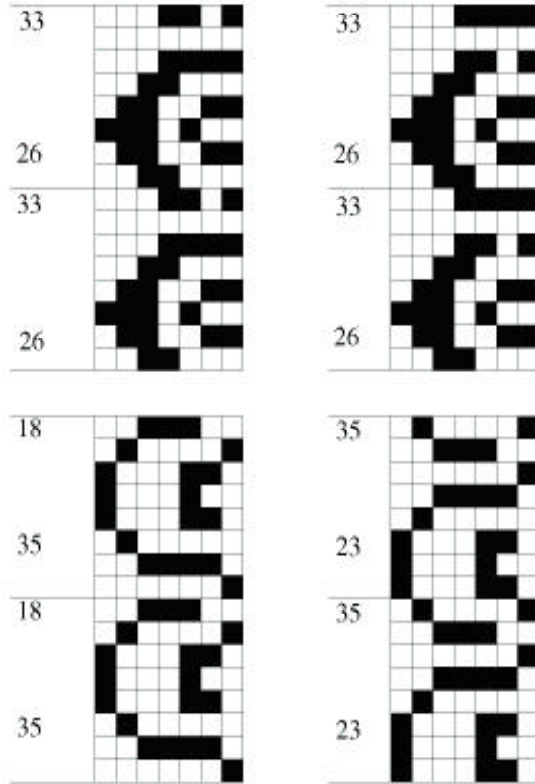

SvnDraw

A Portfolio of Period 2, $c/2$,

Space Ships of Width 7

and

Harold V.
McIntosh

INDEX

- The G, G', and I region.....	3
- The isolated components.....	4
- Bridges (at widths 5 and 6).....	5
- Some of the larger tiles.....	6
- Some paths through the diagram.....	7
- More paths through the diagram.....	8
- Still more paths through the diagram.....	9
- Figures of cycle 2.....	10
- Figures of cycle 4.....	11
- Figures of cycle 6.....	12
- Figures with basic cycle 15.....	13
- Avatars of width 4.....	14
- The I' region.....	15
- The J region.....	16
- The K' region.....	17
- An early version of the de Bruijn diagram.....	18
- An improved version of the de Bruijn diagram.....	19
- A doubled version of the diagram	20
- The diagram with bilateral symmetry according to avatars.....	21
- Bruijn diagram.....	22

Life (-1,0,2) de Bruijn diagram, width 7

Bridges

c7.draw

February 3, 1994

Life (-1,0,2) de Bruijn diagram, width 7

g7.dra

November 28,

Life (-1,0,2) de Bruijn diagram, width 7

h7.dra

December 5, 1993

Life (-1,0,2) de Bruijn diagram, width 7

i7.dra

December 6, 1993

Life (-1,0,2) de Bruijn diagram, width 7

j7.dra

December 14,

Life (-1,0,2) de Bruijn diagram, width 7

figures of cycle

k7.dra

December 26.

Life (-1,0,2) de Bruijn diagram, width 7

17.dra

December 26,

Life (-1,0,2) de Bruijn diagram, width 7