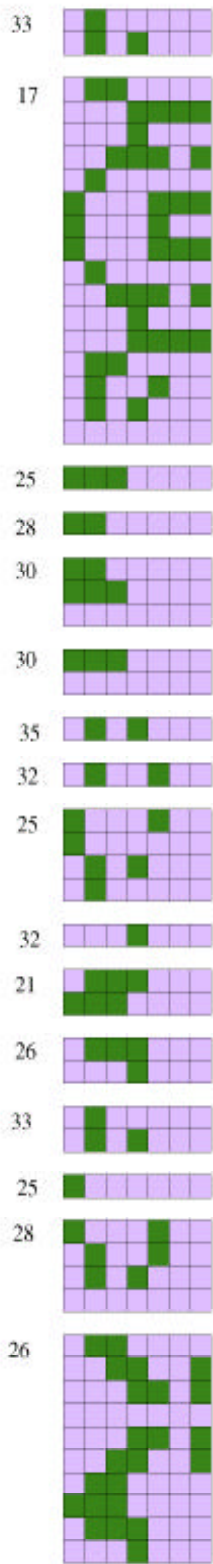

SvnDraw

A Portfolio of Period 2, $c/2$,

Space Ships of Width 7

and

Harold V.
McIntosh

INDEX

- The G, G', and I region.....	3
- The isolated components.....	4
- Bridges (at widths 5 and 6).....	5
- Some of the larger tiles.....	6
- Some paths through the diagram.....	7
- More paths through the diagram.....	8
- Still more paths through the diagram.....	9
- Figures of cycle 2.....	10
- Figures of cycle 4.....	11
- Figures of cycle 6.....	12
- Figures with basic cycle 15.....	13
- Avatars of width 4.....	14
- The I' region.....	15
- The J region.....	16
- The K' region.....	17
- An early version of the de Bruijn diagram.....	18
- An improved version of the de Bruijn diagram.....	19
- A doubled version of the diagram	20
- The diagram with bilateral symmetry according to avatars.....	21
- Bruijn diagram.....	22

Traces - the number of loops for varying lengths

Cycles - the shortest cycle for each node

Summary - an overview of widths less than 7

Life (-1,0,2) de Bruijn diagram, width 7

a7.draw

February 2, 1994

Life (-1,0,2) de Bruijn diagram, width 7

Life (-1,0,2) de Bruijn diagram, width 7

Bridges

c7.draw

February 3, 1994

Life (-1,0,2) de Bruijn diagram, width 7

g7.dra

November 28,

Life (-1,0,2) de Bruijn diagram, width 7

Life (-1,0,2) de Bruijn diagram, width 7

figures of cycle

k7.dra

December 26.

Life (-1,0,2) de Bruijn diagram, width 7

17.dra

December 26,

Life (-1,0,2) de Bruijn diagram, width 7